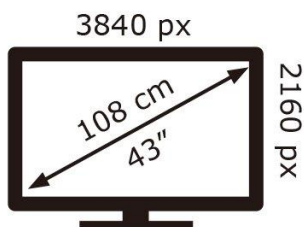

SONY®

K-43S25M2

**46** kWh/1000h

ABCDEF **G**  
**HDR**  
**65** kWh/1000h

2019/2013

SONY®

K-43S25M2

**46** kWh/1000h