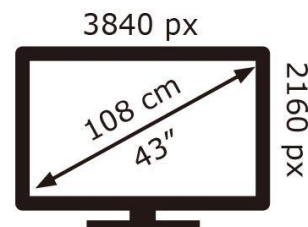

46 kWh/1000h

ABCDEF **G**
HDR
65 kWh/1000h