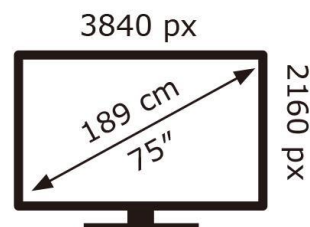

107 kWh/1000h

ABCDEF**G**
HDR
157 kWh/1000h