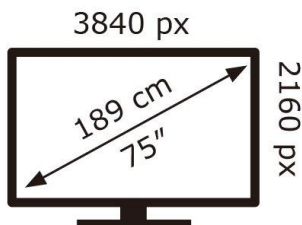

SONY®

K-75S25M2

107 kWh/1000h

ABCDEF**G**
HDR
157 kWh/1000h

2019/2013

SONY®

K-75S25M2

107 kWh/1000h