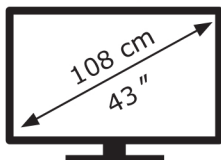

ENERG

LG Electronics

43QNE72B6B

51 kWh/1000h

ABCDEF**G**

77 kWh/1000h

3840 px

2160 px