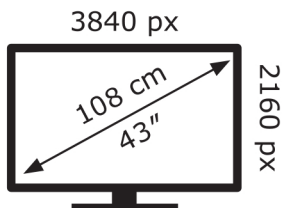

# ENERGY

LG Electronics

43QNE70A6A

**54** kWh/1000h

ABCDEF**G**

**74** kWh/1000h

2019/2013