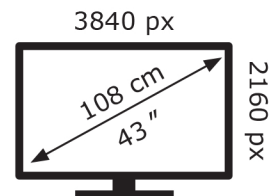

54 kWh/1000h

ABCDEF**G**
HDR
85 kWh/1000h