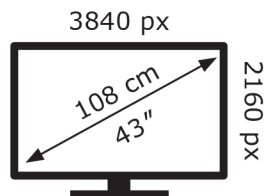

LG Electronics

43QNE81B6C

54 kWh/1000h

ABCDEF**G**
HDR
85 kWh/1000h

2019/2013

LG Electronics

43QNE81B6C

54 kWh/1000h