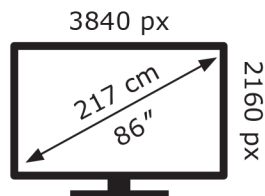

LG Electronics

86MRGB88B6B

103 kWh/1000h

ABCDEF**G**
HDR
262 kWh/1000h

2019/2013

LG Electronics

86MRGB88B6B

103 kWh/1000h