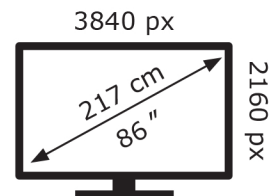

103 kWh/1000h

ABCDEF**G**
HDR
262 kWh/1000h