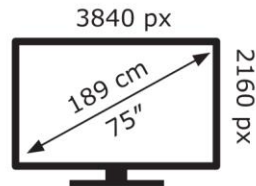

LG Electronics

75MRGB88B6B

82 kWh/1000h

ABCDEF**G**

191 kWh/1000h

2019/2013

LG Electronics

75MRGB88B6B