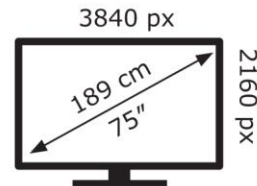

LG Electronics

75MRGB88B6B

82 kWh/1000h

ABCDEF**G**

191 kWh/1000h

2019/2013

LG Electronics

75MRGB88B6B

82 kWh/1000h

ABCDEF**G**

191 kWh/1000h

2019/2013