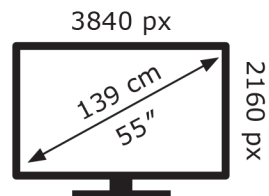

LG Electronics

55QNE86B6B

64 kWh/1000h

ABCDEF**G**
HDR
119 kWh/1000h

2019/2013

LG Electronics

55QNE86B6B

64 kWh/1000h