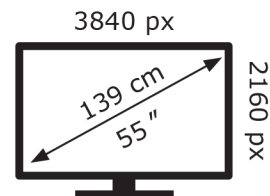

64 kWh/1000h

ABCDEF**G**
HDR
119 kWh/1000h