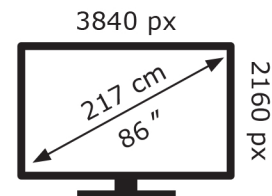

105 kWh/1000h

ABCDEF**G**
HDR
257 kWh/1000h