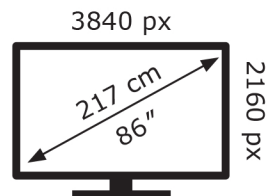

LG Electronics

86QNE86B6B

105 kWh/1000h

ABCDEF**G**
HDR
257 kWh/1000h

2019/2013

LG Electronics

86QNE86B6B

105 kWh/1000h