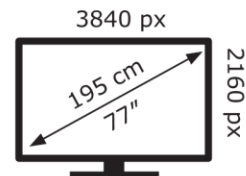

LG Electronics

OLED77C66LB

93 kWh/1000h

ABCDEF**G**

260 kWh/1000h

2019/2013

LG Electronics

OLED77C66LB

93 kWh/1000h

ABCDEF**G**

260 kWh/1000h

2019/2013