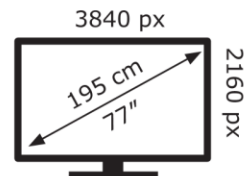

LG Electronics

OLED77C66LB

**93** kWh/1000h

ABCDEF**G**

**260** kWh/1000h

2019/2013

LG Electronics

OLED77C66LB