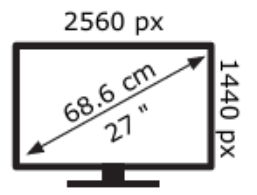

Samsung S27FG502SU

Samsung S27FG502SU

28 kWh/1000h

28 kWh/1000h

ABCDEF **G**
HDR
 72 kWh/1000h

ABCDEF **G**
HDR
 72 kWh/1000h

2019/2013

2019/2013