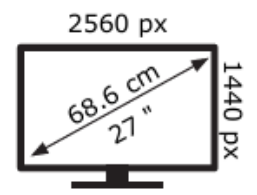

Samsung S27FG502SU

Samsung S27FG502SU

28 kWh/1000h

28 kWh/1000h

ABCDEF **G**
HDR
 72 kWh/1000h

ABCDEF **G**
HDR
 72 kWh/1000h

2019/2013

2019/2013