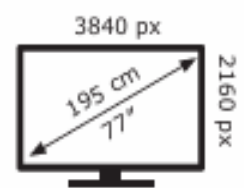

LG Electronics OLED77G64LW

LG Electronics OLED77G64LW

93 kWh/1000h

93 kWh/1000h

ABCDEF**G**
HDR
 334 kWh/1000h

ABCDEF**G**
HDR
 334 kWh/1000h

2019/2013

2019/2013