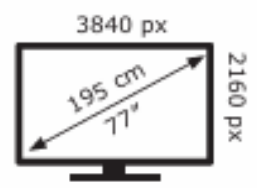

LG Electronics OLED77G64LW

LG Electronics OLED77G64LW

93 kWh/1000h

93 kWh/1000h

ABCDEF**G**
HDR
 334 kWh/1000h

ABCDEF**G**
HDR
 334 kWh/1000h

2019/2013

2019/2013