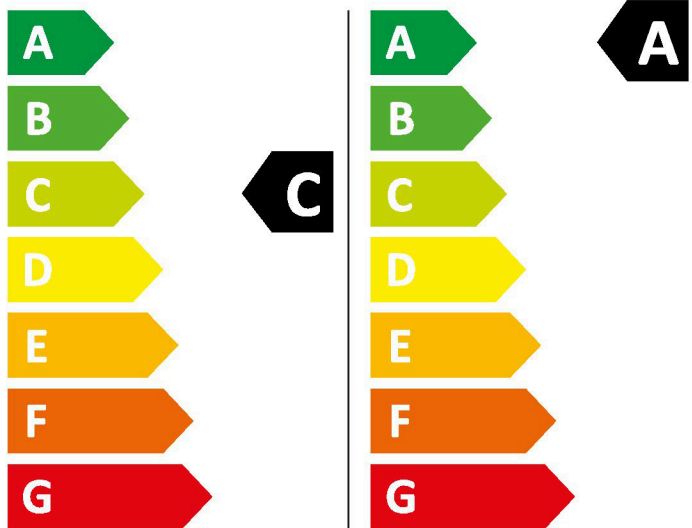

HOTPOINT

HPD 9693B CARE UK

 252 kWh/100

 39 kWh/100

6,0 kg

9,0 kg

58 L

49 L

8:45

3:48

2019/2014

HOTPOINT

HPD 9693B CARE UK

 252 kWh/100

 39 kWh/100

6,0 kg