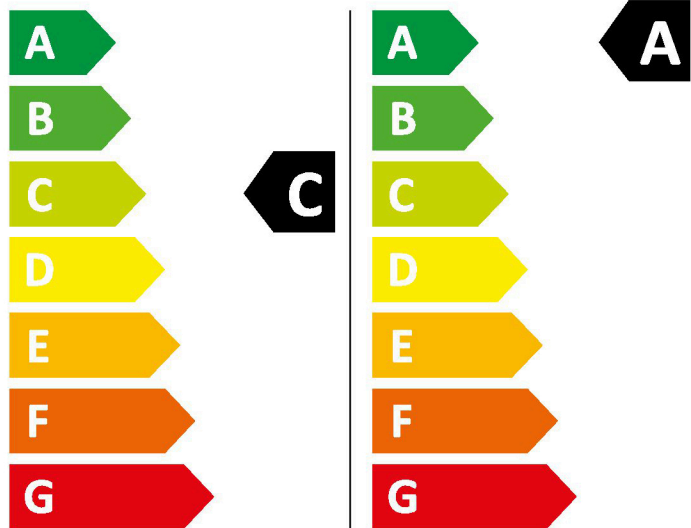

8:45

3:48

2019/2014

HOTPOINT

HPD 9693B CARE UK

 252 kWh/100

 39 kWh/100

6,0 kg