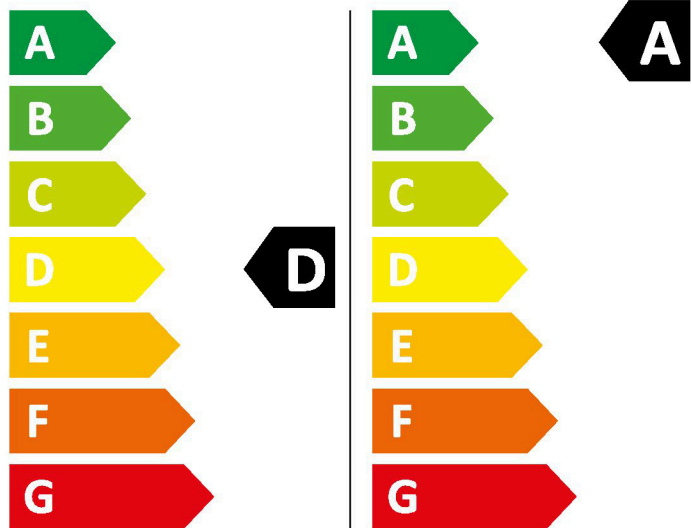

INDESIT

IDP 9646 PUSH&GO UK

306 kWh/100

49 kWh/100

6,0 kg  9,0 kg

65 L  49 L

9:45  3:48

  
A B C D E F G

  
76 dB  
A B C D

2019/2014

INDESIT

IDP 9646 PUSH&GO UK

306 kWh/100

49 kWh/100

6,0 kg  9,0 kg

65 L  49 L