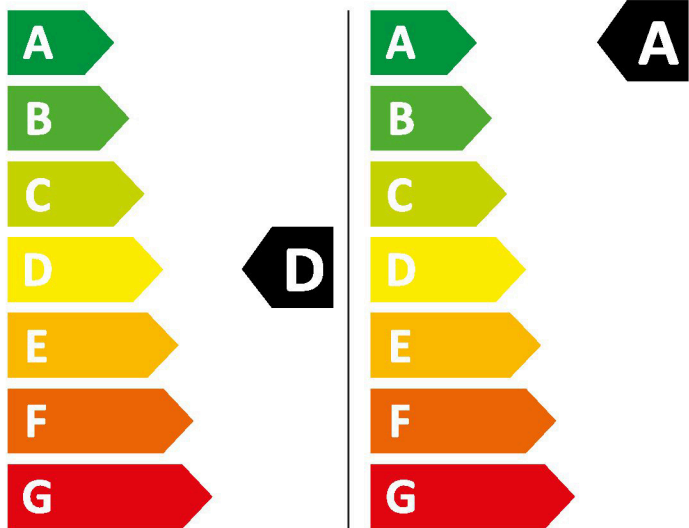

INDESIT

IDP 9646 PUSH&GO UK

306 kWh/100

49 kWh/100

6,0 kg  9,0 kg

65 L  49 L

9:45  3:48

  
A B C D E F G

  
76 dB  
A B C D

2019/2014

INDESIT

IDP 9646 PUSH&GO UK

306 kWh/100

49 kWh/100

6,0 kg  9,0 kg

65 L  49 L