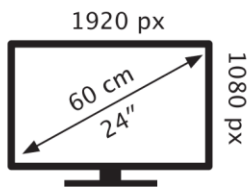

Energy Label for Customers in England, Scotland and
Wales

Energy Label for Customers in Republic of Ireland and
Northern Ireland

acer

EK241Y P0

14 kWh/1000h

2019/2013

acer

EK241Y P0