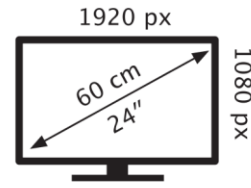

Energy Label for Customers in England, Scotland and
Wales

Energy Label for Customers in Republic of Ireland and
Northern Ireland

acer

EK241Y P0

14 kWh/1000h

2019/2013

acer

EK241Y P0

14 kWh/1000h

2019/2013