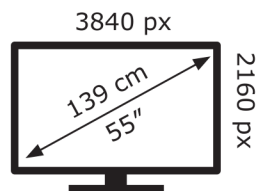

**ENERG** ⚡

Hisense

55A7STUK

**63** kWh/1000h

ABCDEF**G**

**95** kWh/1000h

2019/2013

**ENERG** ⚡