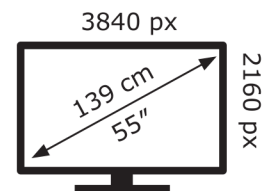

Hisense

55A7STUK

**63** kWh/1000h

ABCDEF**G**

**95** kWh/1000h

2019/2013