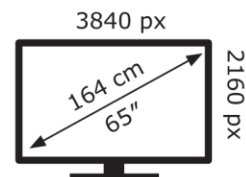

Hisense

65A7STUK

67 kWh/1000h

ABCDEF**G**

160 kWh/1000h

2019/2013

Hisense

65A7STUK

67 kWh/1000h

ABCDEF**G**

160 kWh/1000h

2019/2013