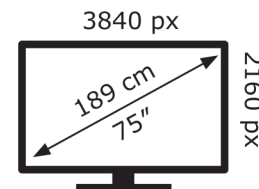

83 kWh/1000h

ABCDEF**G**
HDR
240 kWh/1000h