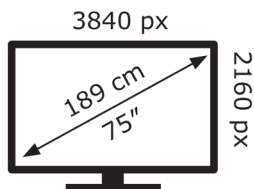

ENERG ⚡

Hisense

75U7STUK PRO

83 kWh/1000h

ABCDEF**G**
HDR
240 kWh/1000h

2019/2013

ENERG ⚡

Hisense