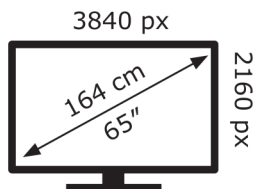

ENERG ⚡

Hisense

65U7STUK PRO

84 kWh/1000h

ABCDEF**G**

180 kWh/1000h

2019/2013

ENERG ⚡