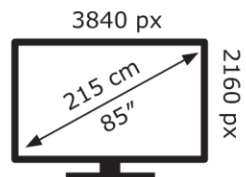

Hisense

85UR9STUK

86 kWh/1000h

ABCDEF**G**

200 kWh/1000h

2019/2013

Hisense

85UR9STUK