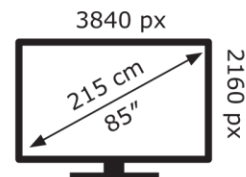

Hisense

85UR9STUK

86 kWh/1000h

ABCDEF**G**

200 kWh/1000h

2019/2013

Hisense

85UR9STUK

86 kWh/1000h

ABCDEF**G**

200 kWh/1000h

2019/2013