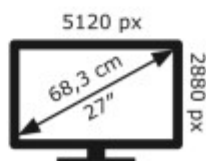

33 kWh/1000h

ABCDEF**G**
HDR
48 kWh/1000h