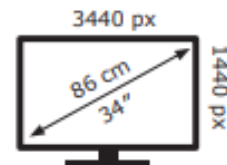

MSI

MPG 341CQR QD-OLED X36

32 kWh/1000h

ABCDEF**G**

32 kWh/1000h

2019/2013

MSI

MPG 341CQR QD-OLED X36

32 kWh/1000h

ABCDEF**G**

32 kWh/1000h

2019/2013