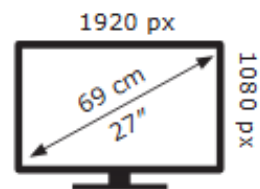

MSI

MAG 276CXF

21 kWh/1000h

ABCDEF**G**

35 kWh/1000h

2019/2013

MSI

MAG 276CXF