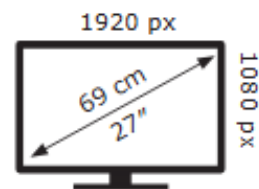

MSI

MAG 276CXF

21 kWh/1000h

ABCDEF**G**

35 kWh/1000h

2019/2013

MSI

MAG 276CXF

21 kWh/1000h

ABCDEF**G**

35 kWh/1000h

2019/2013