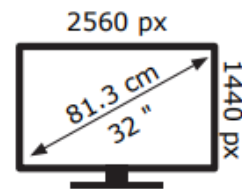

ASUS XG32WCMS

32 kWh/1000h

ABCDEF**G**
HDR
 70 kWh/1000h

2019/2013

ASUS XG32WCMS

32 kWh/1000h

ABCDEF**G**
HDR
 70 kWh/1000h

2019/2013