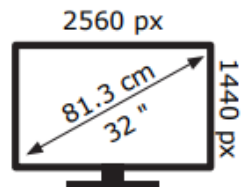

ASUS XG32WCMS

32 kWh/1000h

ABCDEF**G**
HDR
 70 kWh/1000h

2019/2013

ASUS XG32WCMS

32 kWh/1000h

ABCDEF**G**
HDR
 70 kWh/1000h

2019/2013