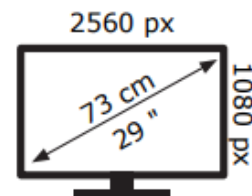

LG Electronics

29U511A

LG Electronics

29U511A

20 kWh/1000h

20 kWh/1000h

ABCDEF**G**  
**HDR**  
 22 kWh/1000h

ABCDEF**G**  
**HDR**  
 22 kWh/1000h