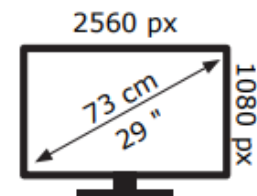

LG Electronics

29U511A

LG Electronics

29U511A

20 kWh/1000h

20 kWh/1000h

ABCDEF**G**  
**HDR**  
 22 kWh/1000h

ABCDEF**G**  
**HDR**  
 22 kWh/1000h