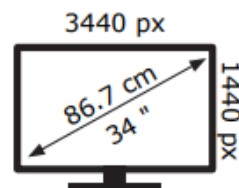

LG Electronics

34U650A

LG Electronics

34U650A

30 kWh/1000h

30 kWh/1000h

ABCDEF**G**
HDR
 46 kWh/1000h

ABCDEF**G**
HDR
 46 kWh/1000h