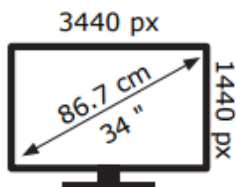

LG Electronics

34U650A

LG Electronics

34U650A

30 kWh/1000h

30 kWh/1000h

ABCDEF**G**
HDR
 46 kWh/1000h

ABCDEF**G**
HDR
 46 kWh/1000h