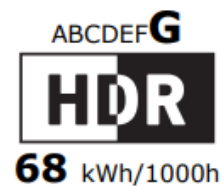

GIGABYTE

G34WQC2

32 kWh/1000h

2019/2013

GIGABYTE

G34WQC2

32 kWh/1000h

2019/2013