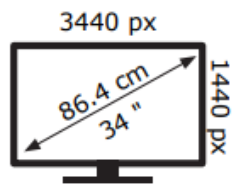

GIGABYTE

G34WQC2

32 kWh/1000h

2019/2013

GIGABYTE

G34WQC2

32 kWh/1000h

2019/2013