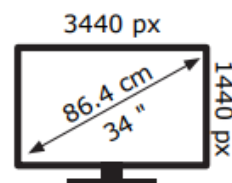

GIGABYTE

G34WQC2

32 kWh/1000h

2019/2013

GIGABYTE

G34WQC2

32 kWh/1000h

2019/2013