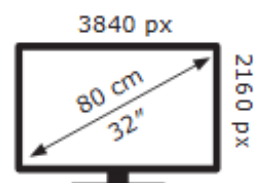

32 kWh/1000h

ABCDEF**G**
HDR
35 kWh/1000h