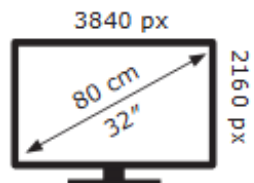

MSI

MAG 322UP QD-OLED E16

32 kWh/1000h

ABCDEF**G**
HDR
35 kWh/1000h

2019/2013

MSI

MAG 322UP QD-OLED E16

32 kWh/1000h