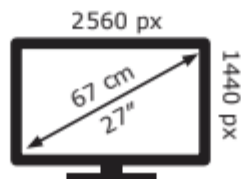

MSI

MAG 272QP QD-OLED X50

25 kWh/1000h

ABCDEF**G**
HDR
 29 kWh/1000h

2019/2013

MSI

MAG 272QP QD-OLED X50

25 kWh/1000h