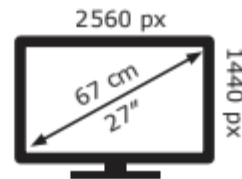

25 kWh/1000h

ABCDEF**G**
HDR
29 kWh/1000h