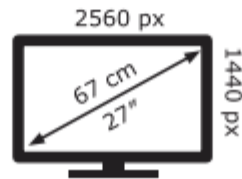

25 kWh/1000h

ABCDEF**G**
HDR
26 kWh/1000h