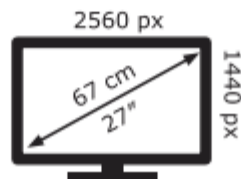

MSI

MAG 272QPW QD-OLED X28

25 kWh/1000h

ABCDEF**G**
HDR
 26 kWh/1000h

2019/2013

MSI

MAG 272QPW QD-OLED X28

25 kWh/1000h