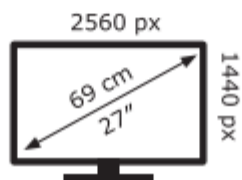

MSI

MAG 274QPF X30MV

**26** kWh/1000h

ABCDEF**G**  
**HDR**  
**56** kWh/1000h

2019/2013

MSI

MAG 274QPF X30MV

**26** kWh/1000h