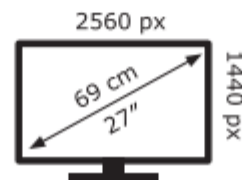

26 kWh/1000h

ABCDEF**G**
HDR
56 kWh/1000h