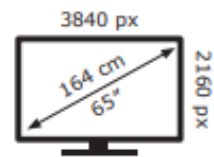

TCL

65C8K-UKX7

67 kWh/1000h

ABCDEF**G**

290 kWh/1000h

2019/2013

TCL

65C8K-UKX7

67 kWh/1000h

ABCDEF**G**

290 kWh/1000h

2019/2013