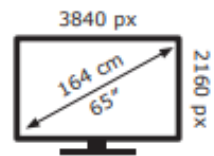

TCL

65C8K-UKX7

67 kWh/1000h

ABCDEF**G**

290 kWh/1000h

2019/2013

TCL

65C8K-UKX7