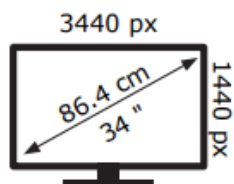

HISENSE

34G6QUK

HISENSE

34G6QUK

31 kWh/1000h

31 kWh/1000h

ABCDEF**G**
HDR
46 kWh/1000h

ABCDEF**G**
HDR
46 kWh/1000h