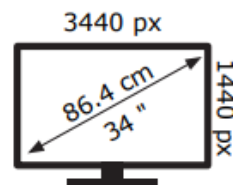

HISENSE

34G6QUK

HISENSE

34G6QUK

31 kWh/1000h

31 kWh/1000h

ABCDEF**G**
HDR
46 kWh/1000h

ABCDEF**G**
HDR
46 kWh/1000h