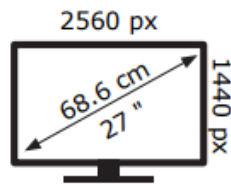

HISENSE

27G6QUK

26 kWh/1000h

2019/2013

HISENSE

27G6QUK

26 kWh/1000h

2019/2013