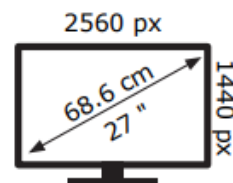

HISENSE

27G6QUK

26 kWh/1000h

2019/2013

HISENSE

27G6QUK

26 kWh/1000h

2019/2013