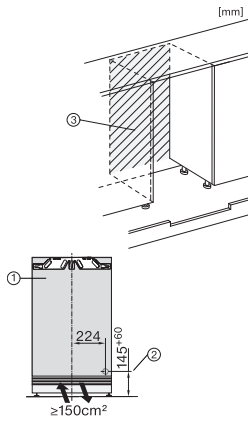

KU7016D, KU7015D, KU7035D, KU7135C, FNUS7140C, Built-under, installation drawing (*footnote) (installation drawings)

*1. View from the front, 2. Mains connection cable, L = 2200 mm, 3. No connection in this area