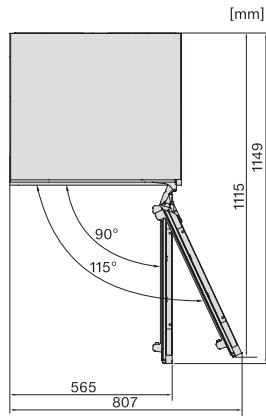

Accessories included

Egg tray

•

KU 7015 D

Built-under refrigerator
with LED lighting and split door shelves in a compact design.

KU7016D, KU7015D, KU7035D, FNUS7040D, Built-under, Einbauskizze, Nischenmaß (installation drawings)

*1. View from the front, 2. Mains connection cable, L = 2200 mm, 3. No connection in this area