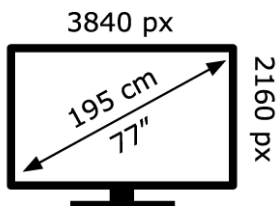

SONY®

K-77XR8A

107 kWh/1000h

ABCDEF **G**

142 kWh/1000h

2019/2013

SONY®

K-77XR8A