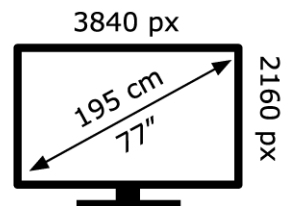

SONY®

K-77XR8A

107 kWh/1000h

ABCDEF **G**

142 kWh/1000h

2019/2013

SONY®

K-77XR8A

107 kWh/1000h

ABCDEF **G**

142 kWh/1000h

2019/2013