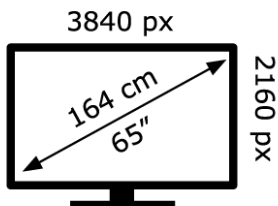

# ENERG

SONY®

K-65XR8A

**83** kWh/1000h

ABCDEF **G**

**110** kWh/1000h

2019/2013