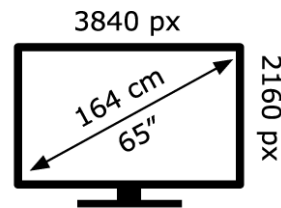

# ENERG

SONY®

K-65XR8A

**83** kWh/1000h

ABCDEF **G**

**110** kWh/1000h

2019/2013