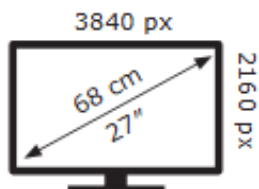

acer

X27 X1

34 kWh/1000h

ABCDEF**G**

53 kWh/1000h

2019/2013

acer

X27 X1