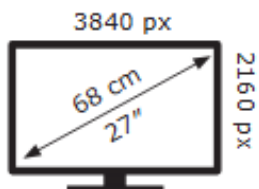

acer

X27 X1

34 kWh/1000h

ABCDEF**G**

53 kWh/1000h

2019/2013

acer

X27 X1

34 kWh/1000h

ABCDEF**G**

53 kWh/1000h

2019/2013