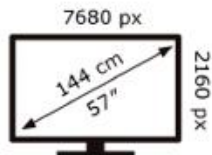

SAMSUNG

S57CG952NU

59 kWh/1000h

ABCDEF **G**
HDR
207 kWh/1000h

2019/2013

SAMSUNG

S57CG952NU

59 kWh/1000h