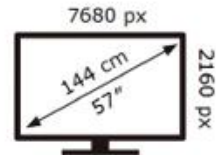

59 kWh/1000h

ABCDEF **G**
HDR
207 kWh/1000h