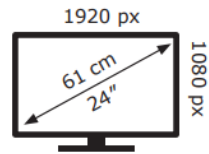

Energy Label for customers in  
England, Scotland and Wales

Energy Label for customers in  
Republic of Ireland and  
Northern Ireland

Lenovo

L24-4C(D24238FL0)

**14** kWh/1000h

Lenovo

L24-4C(D24238FL0)

**14** kWh/1000h