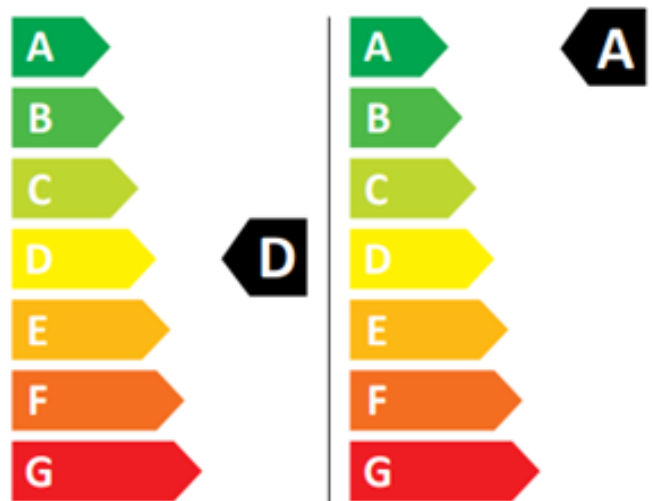

Energy Label for Customers in England, Scotland and Wales

Energy Label for Customers Republic of Ireland and Northern Ireland

Candy

GWD 485S6-80

Candy

GWD 485S6-80

266 kWh / 100

43 kWh / 100

266 kWh / 100

43 kWh / 100

5.0kg 8.0kg

62L 40L

7:30 3:38

5,0kg 8,0kg

62L 40L

7:30 3:38