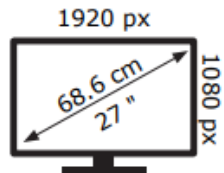

ASUS

XG279CNS

22 kWh/1000h

ABCDEF**G**
HDR
35 kWh/1000h

2019/2013

ASUS

XG279CNS

22 kWh/1000h