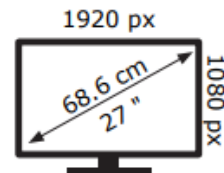

22 kWh/1000h

ABCDEF**G**
HDR
35 kWh/1000h