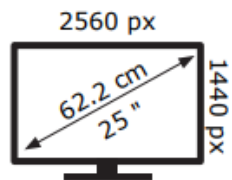

AOC

Q25G4SR

21 kWh/1000h

ABCDEF**G**
HDR
40 kWh/1000h

2019/2013

AOC

Q25G4SR

21 kWh/1000h