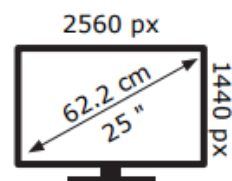

21 kWh/1000h

ABCDEF**G**
HDR
40 kWh/1000h