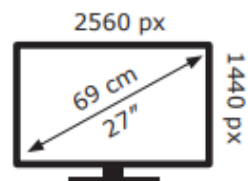

26 kWh/1000h

ABCDEF**G**
HDR
41 kWh/1000h