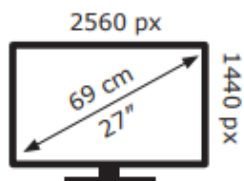

MSI

MAG 274QRFW X32

26 kWh/1000h

ABCDEF**G**
HDR
41 kWh/1000h

2019/2013

MSI

MAG 274QRFW X32

26 kWh/1000h