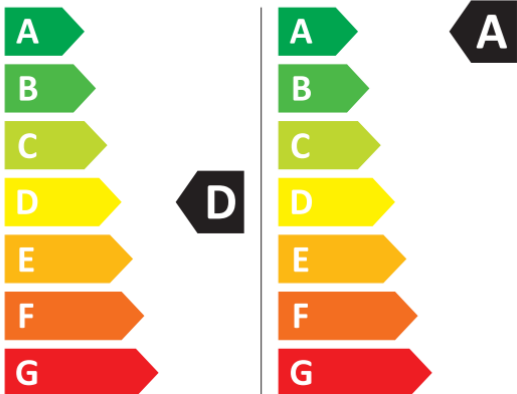

ENERG

LG Electronics

W4X7016TWB

308 kWh/100

34 kWh/100

6,0 kg

11,0 kg

90 L