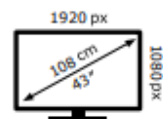

45 kWh/1000h

ABCDEF**G**
HDR
78 kWh/1000h