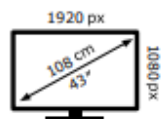

TCL

43SF560-UKX7

**45** kWh/1000h

ABCDEF**G**  
**HDR**  
78 kWh/1000h

2020/01/07

TCL

43SF560-UKX7

**45** kWh/1000h