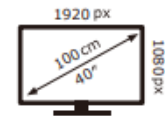

TCL 40SF560-UKX7

**39** kWh/1000h

ABCDEF**G**  
**HDR**  
68 kWh/1000h

2018/07/11

TCL 40SF560-UKX7

**39** kWh/1000h

ABCDEF**G**  
**HDR**  
68 kWh/1000h

2018/07/11