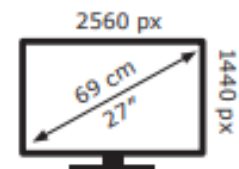

13 kWh/1000h

ABCDEF**G**
HDR
30 kWh/1000h