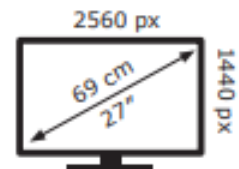

PHILIPS

27E2N1500L

13 kWh/1000h

ABCDEF**G**
HDR
30 kWh/1000h

2019/2013

PHILIPS

27E2N1500L

13 kWh/1000h