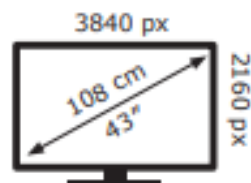

Hisense

43E7QTUK PRO

50 kWh/1000h

ABCDEF**G**

87 kWh/1000h

2019/2013

Hisense

43E7QTUK PRO

50 kWh/1000h

ABCDEF**G**

87 kWh/1000h

2019/2013