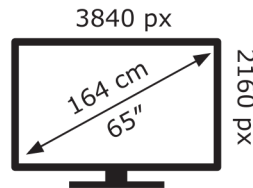

84 kWh/1000h

ABCDEF**G**
HDR
200 kWh/1000h