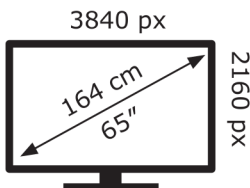

ENERG

Hisense

65A7QTUK

84 kWh/1000h

ABCDEF**G**
HDR
200 kWh/1000h

2019/2013

ENERG

Hisense